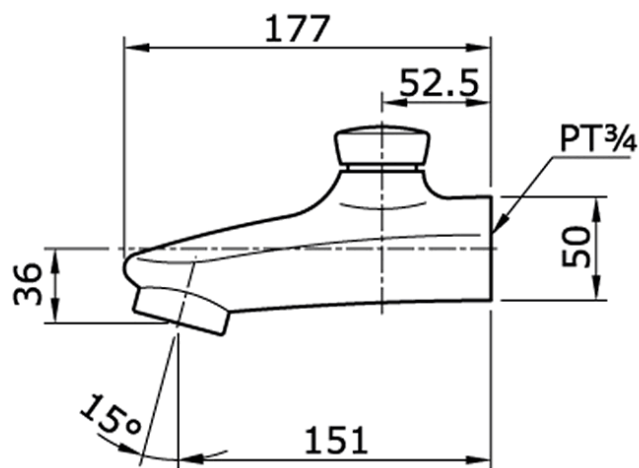

TX470SFV1

IDR 1,790,000.00

Bath Spout With Diverter

Min Water Pressure: 0.05 MPa

Max Water Pressure: 0.75 MPa

Flow Rate: 44.8 Lpm

TX470SFV1

Some products may not be available in your area

Prices indicated are manufacturer's suggested retail price, prices may change anytime without notice.

Please check with your nearest reseller for updated prices.

Prices shown for lavatory does not include faucet.