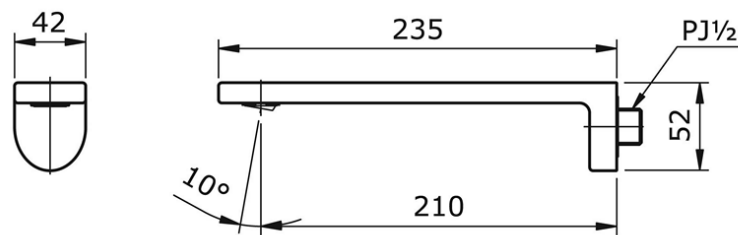

TX441SQ

IDR 1,170,000.00

Bath Spout (PJ 1/2")

Min Water Pressure: 0.05 MPa

Max Water Pressure: 0.75 MPa

Flow Rate: 23.6 Lpm

Some products may not be available in your area

Prices indicated are manufacturer's suggested retail price, prices may change anytime without notice.