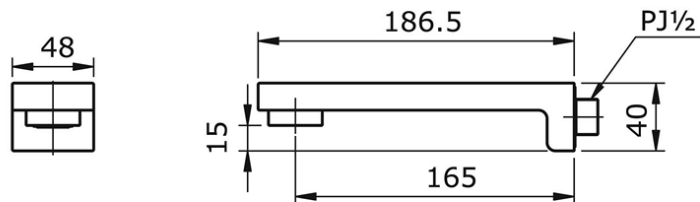

## TX441SM

IDR 1,080,000.00

Bath Spout (PJ 1/2")

Min Water Pressure: 0.05 MPa

Max Water Pressure: 0.75 MPa

Flow Rate: 35.2 Lpm

Some products may not be available in your area

Prices indicated are manufacturer's suggested retail price, prices may change anytime without notice.