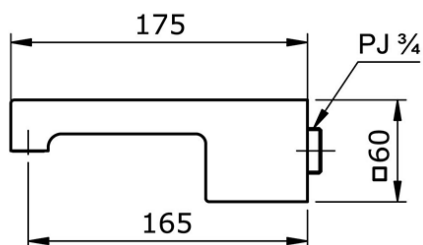

TX441SI

IDR 1,310,000.00

Bath Spout (PJ 3/4")

Min Water Pressure: 0.05 MPa

Max Water Pressure: 0.75 MPa

Flow Rate: 31.6 Lpm

Some products may not be available in your area

Prices indicated are manufacturer's suggested retail price, prices may change anytime without notice.