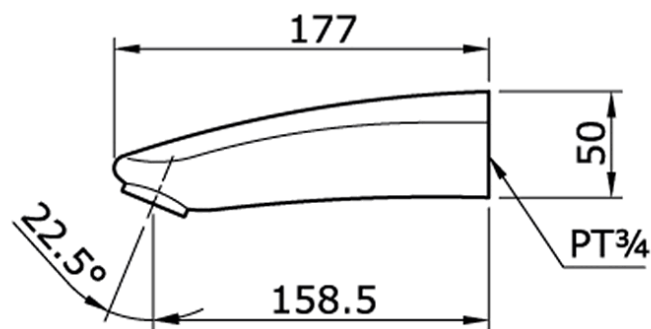

TX441SFV1

IDR 1,020,000.00

Bath Spout (PT 3/4")

Min Water Pressure: 0.05 MPa

Max Water Pressure: 0.75 MPa

Flow Rate: 55.8 Lpm

TX441SFV1

Some products may not be available in your area

Prices indicated are manufacturer's suggested retail price, prices may change anytime without notice.

Please check with your nearest reseller for updated prices.

Prices shown for lavatory does not include faucet.