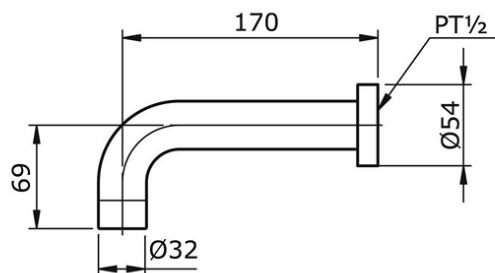

TX441SE

IDR 866,000.00

Bath Spout (PT 1/2")

Min Water Pressure: 0.05 MPa

Max Water Pressure: 0.75 MPa

Flow Rate: 55.4 Lpm

Some products may not be available in your area

Prices indicated are manufacturer's suggested retail price, prices may change anytime without notice.