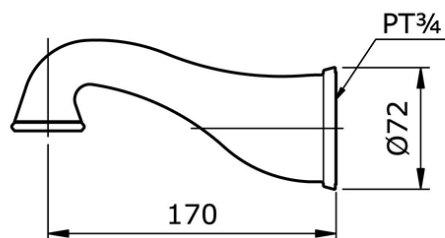

### Bath Spout

Min Water Pressure: 0.05 MPa

Max Water Pressure: 0.75 MPa

Flow Rate: 38.0 Lpm

Some products may not be available in your area

Prices indicated are manufacturer's suggested retail price, prices may change anytime without notice.