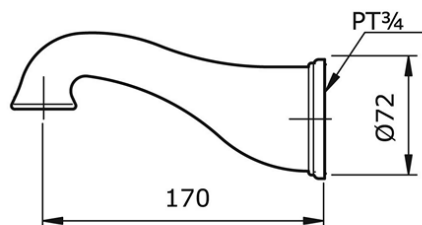

## TX418S

IDR 1,050,000.00

Bath Spout

Available: TX418SV1

Min Water Pressure: 0.05 MPa

Max Water Pressure: 0.75 MPa

Flow Rate: 51.0 Lpm

Some products may not be available in your area