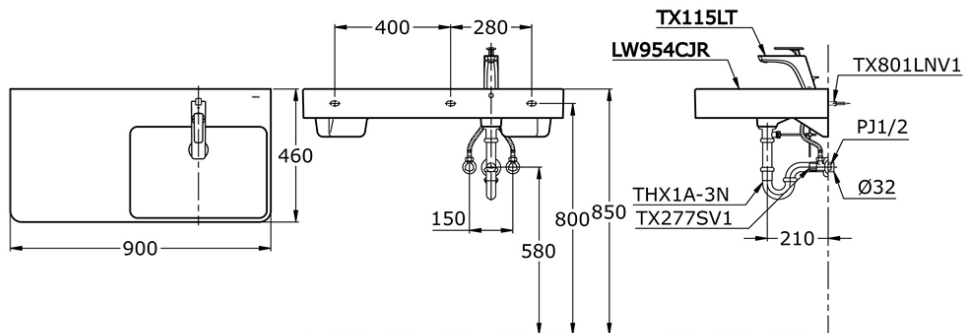

LW954CJR

IDR 2,800,000.00

Height: 100

Width: 900 mm

Depth: 460 mm

TOJA LW 954 CJR

Some products may not be available in your area

Prices indicated are manufacturer's suggested retail price, prices may change anytime without notice.