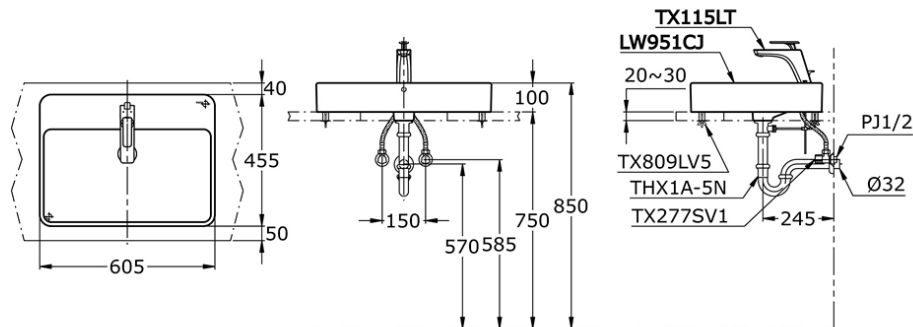

LW951CJ

IDR 1,700,000.00

Height: 100

Width: 605 mm

Depth: 455 mm

TOJA LW 951 CJ

Some products may not be available in your area

Prices indicated are manufacturer's suggested retail price, prices may change anytime without notice.