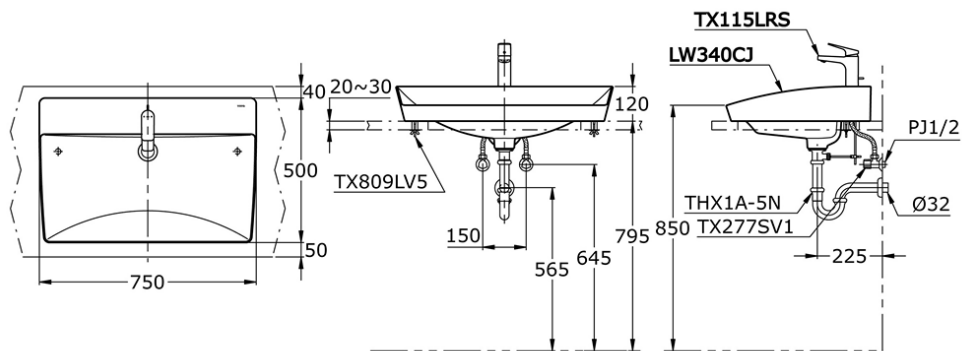

LW340CJ

IDR 3,410,000.00

Height: 120

Width: 750 mm

Depth: 500 mm

LW 340 CJ

Some products may not be available in your area

Prices indicated are manufacturer's suggested retail price, prices may change anytime without notice.