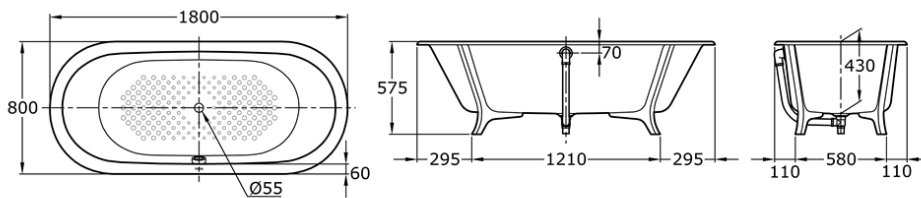

FBYN 1826 CPWE

Some products may not be available in your area

Prices indicated are manufacturer's suggested retail price, prices may change anytime without notice.

Please check with your nearest reseller for updated prices.

Prices shown for lavatory does not include faucet.