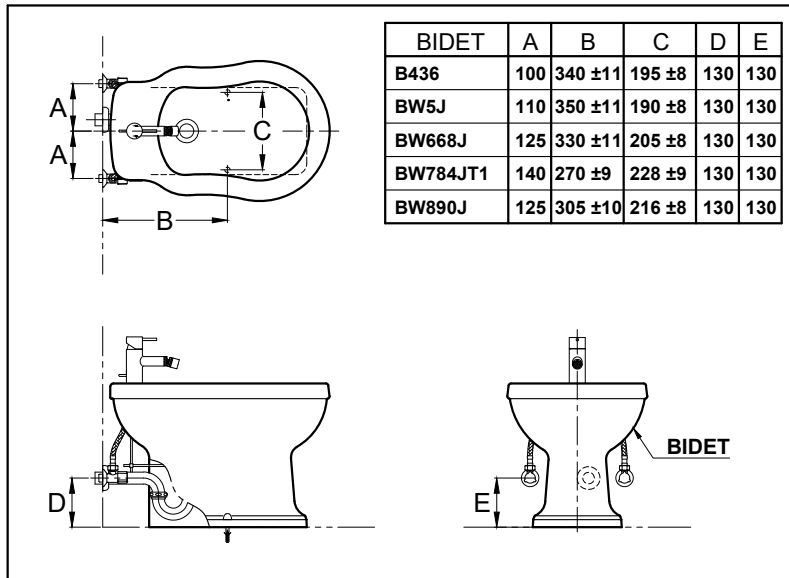

SPECIFICATIONS

INSTALLATION

Note : " This installation drawing is intended as a recommendation only. Please consult your local plumbing contractor for the best arrangement for your bathroom. The manufacturer and seller take no responsibility for how the unit is installed "