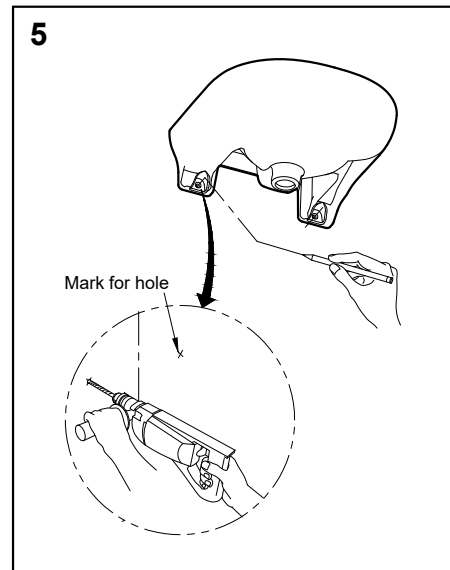

SPECIFICATIONS

LAVATORY	A	B
L38V1	785	390
LW103JT1	785	360
LW220J	760	90
LW230J	780	100
L237V1B	790	150
L237V3	790	150

INSTALLATION

Note : " This installation drawing is intended as a recommendation only. Please consult your local plumbing contractor for the best arrangement for your bathroom. The manufacturer and seller take no responsibility for how the unit is installed "