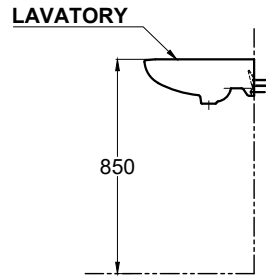

SPECIFICATIONS

LAVATORY	A	B
L38V1	785	390
LW103JT1	785	360
LW220J	760	90
LW230J	780	100
L237V1B	790	150
L237V3	790	150

INSTALLATION

Note : " This installation drawing is intended as a recommendation only. Please consult your local plumbing contractor for the best arrangement for your bathroom. The manufacturer and seller take no responsibility for how the unit is installed "