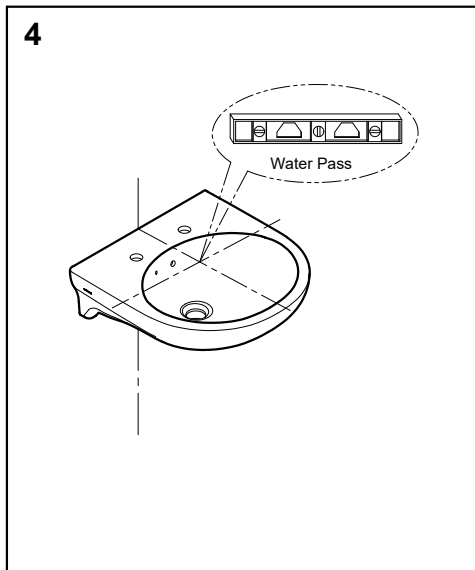

SPECIFICATIONS

LAVATORY	A	B
L38V1	785	390
LW103JT1	785	360
LW220J	760	90
LW230J	780	100
L237V1B	790	150
L237V3	790	150

INSTALLATION

Note : " This installation drawing is intended as a recommendation only. Please consult your local plumbing contractor for the best arrangement for your bathroom. The manufacturer and seller take no responsibility for how the unit is installed "