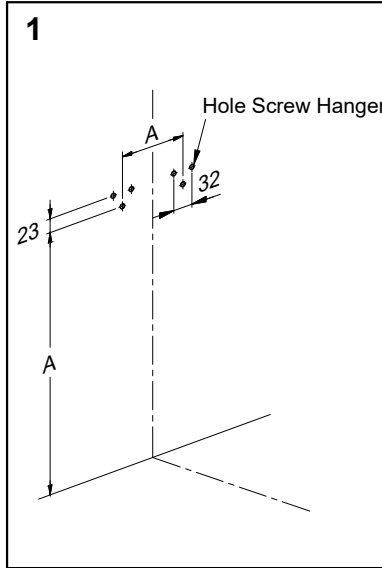

SPECIFICATIONS

LAVATORY	A	B
L38V1	785	390
LW103JT1	785	360
LW220J	760	90
LW230J	780	100
L237V1B	790	150
L237V3	790	150

INSTALLATION

Note : " This installation drawing is intended as a recommendation only. Please consult your local plumbing contractor for the best arrangement for your bathroom. The manufacturer and seller take no responsibility for how the unit is installed "