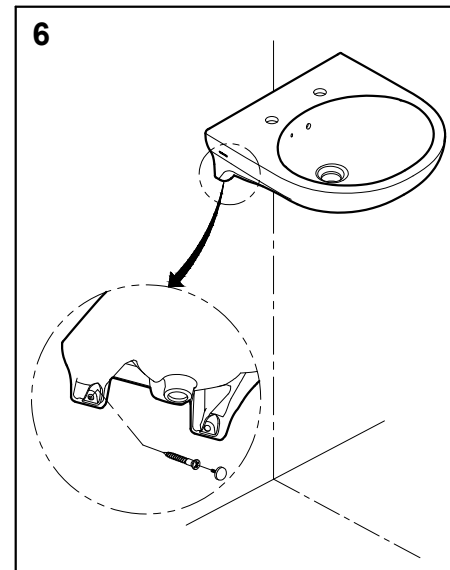

SPECIFICATIONS

LAVATORY	A	B
L38V1	785	390
LW103JT1	785	360
LW220J	760	90
LW230J	780	100
L237V1B	790	150
L237V3	790	150

INSTALLATION

Note : " This installation drawing is intended as a recommendation only. Please consult your local plumbing contractor for the best arrangement for your bathroom. The manufacturer and seller take no responsibility for how the unit is installed "