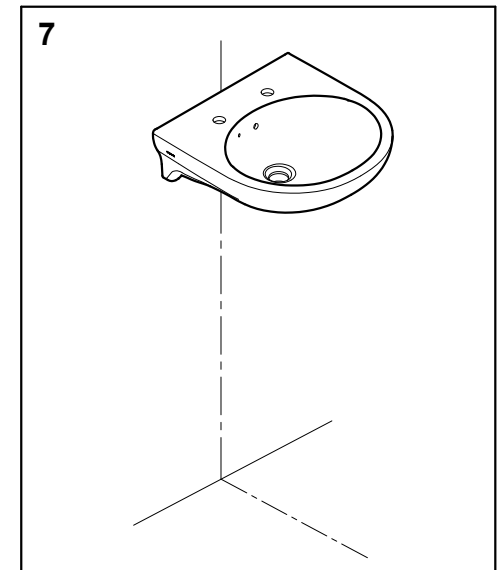

SPECIFICATIONS

LAVATORY	A	B
L38V1	785	390
LW103JT1	785	360
LW220J	760	90
LW230J	780	100
L237V1B	790	150
L237V3	790	150

INSTALLATION

Note : " This installation drawing is intended as a recommendation only. Please consult your local plumbing contractor for the best arrangement for your bathroom. The manufacturer and seller take no responsibility for how the unit is installed "