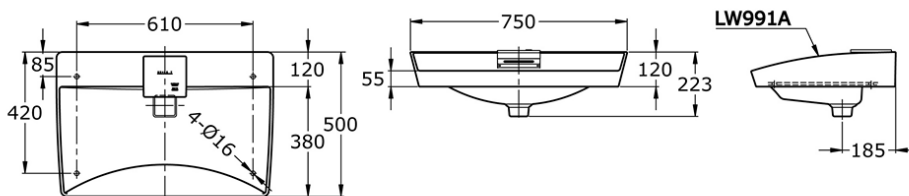

LW991A

IDR 166,000,000.00

Automatic Console Vessel

Counter Lavatory

Height: 120

Width: 750 mm

Depth: 500 mm

LW 991 A