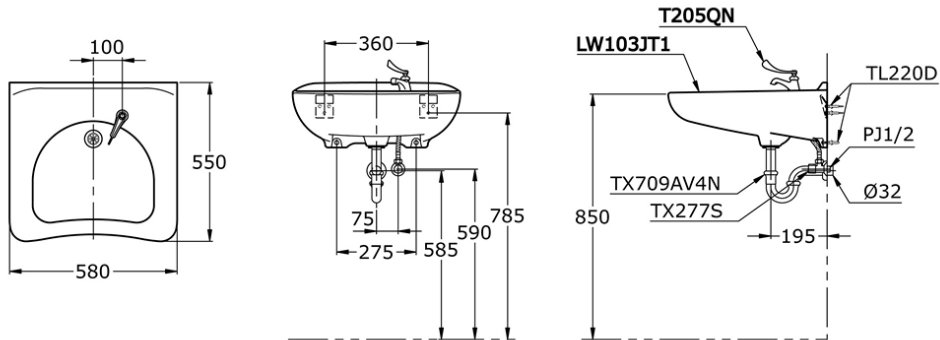

LW 103 JT1

Some products may not be available in your area

Prices indicated are manufacturer's suggested retail price, prices may change anytime without notice.

Please check with your nearest reseller for updated prices.

Prices shown for lavatory does not include faucet.