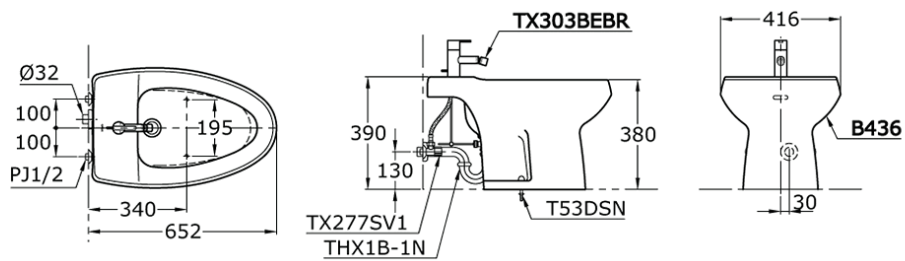

SUPERIOR B 436

Some products may not be available in your area

Prices indicated are manufacturer's suggested retail price, prices may change anytime without notice.

Please check with your nearest reseller for updated prices.

Prices shown for lavatory does not include faucet.